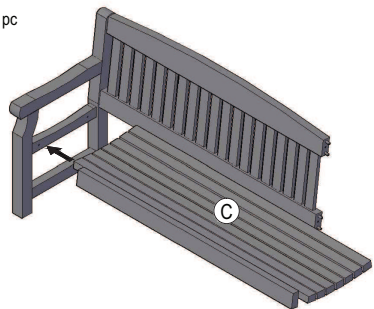

# GARDEN BENCH / 3-SEATER

/ 1640x680x930 /

(A) 1x

(B) 2x

(C) 1x

6x80 - 4pcs

6x120 - 4pcs

Ø10x50 - 8pcs

1

A - 1pc

2

B - 1pc

3

C - 1pc

4

B - 1pc