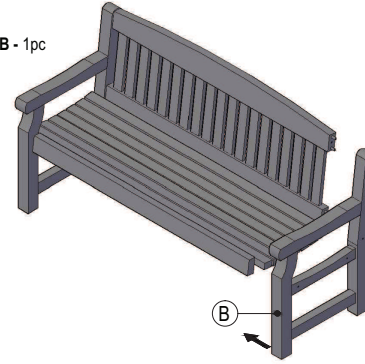

# GARDEN BENCH / 3-SEATER

/ 1640x680x930 /

(A) 1x

(B) 2x

(C) 1x

6x80 - 4pcs

6x120 - 4pcs

Ø10x50 - 8pcs

1

A - 1pc

2

B - 1pc

3

C - 1pc

4

B - 1pc