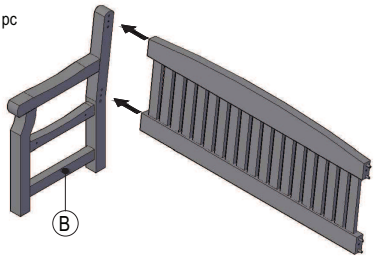

# GARDEN BENCH / 3-SEATER

/ 1640x680x930 /

(A) 1x

(B) 2x

(C) 1x

6x80 - 4pcs

6x120 - 4pcs

Ø10x50 - 8pcs

1

A - 1pc

2

B - 1pc

3

C - 1pc

4

B - 1pc