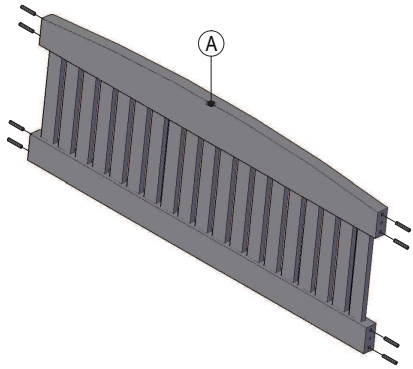

# GARDEN BENCH / 3-SEATER

/ 1640x680x930 /

(A) 1x

(B) 2x

(C) 1x

6x80 - 4pcs

6x120 - 4pcs

Ø10x50 - 8pcs

1

A - 1pc

2

B - 1pc

3

C - 1pc

4

B - 1pc