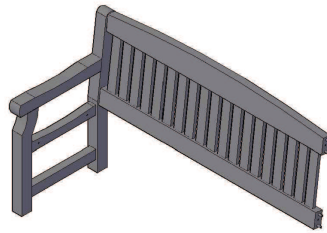

# GARDEN BENCH / 3-SEATER

/ 1640x680x930 /

(A) 1x

(B) 2x

(C) 1x

6x80 - 4pcs

6x120 - 4pcs

Ø10x50 - 8pcs

1

A - 1pc

2

B - 1pc

3

C - 1pc

4

B - 1pc