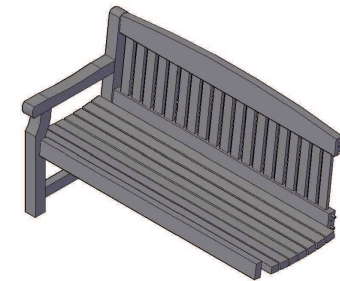

# GARDEN BENCH / 3-SEATER

/ 1640x680x930 /

(A) 1x

(B) 2x

(C) 1x

6x80 - 4pcs

6x120 - 4pcs

Ø10x50 - 8pcs

1

A - 1pc

2

B - 1pc

3

C - 1pc

4

B - 1pc